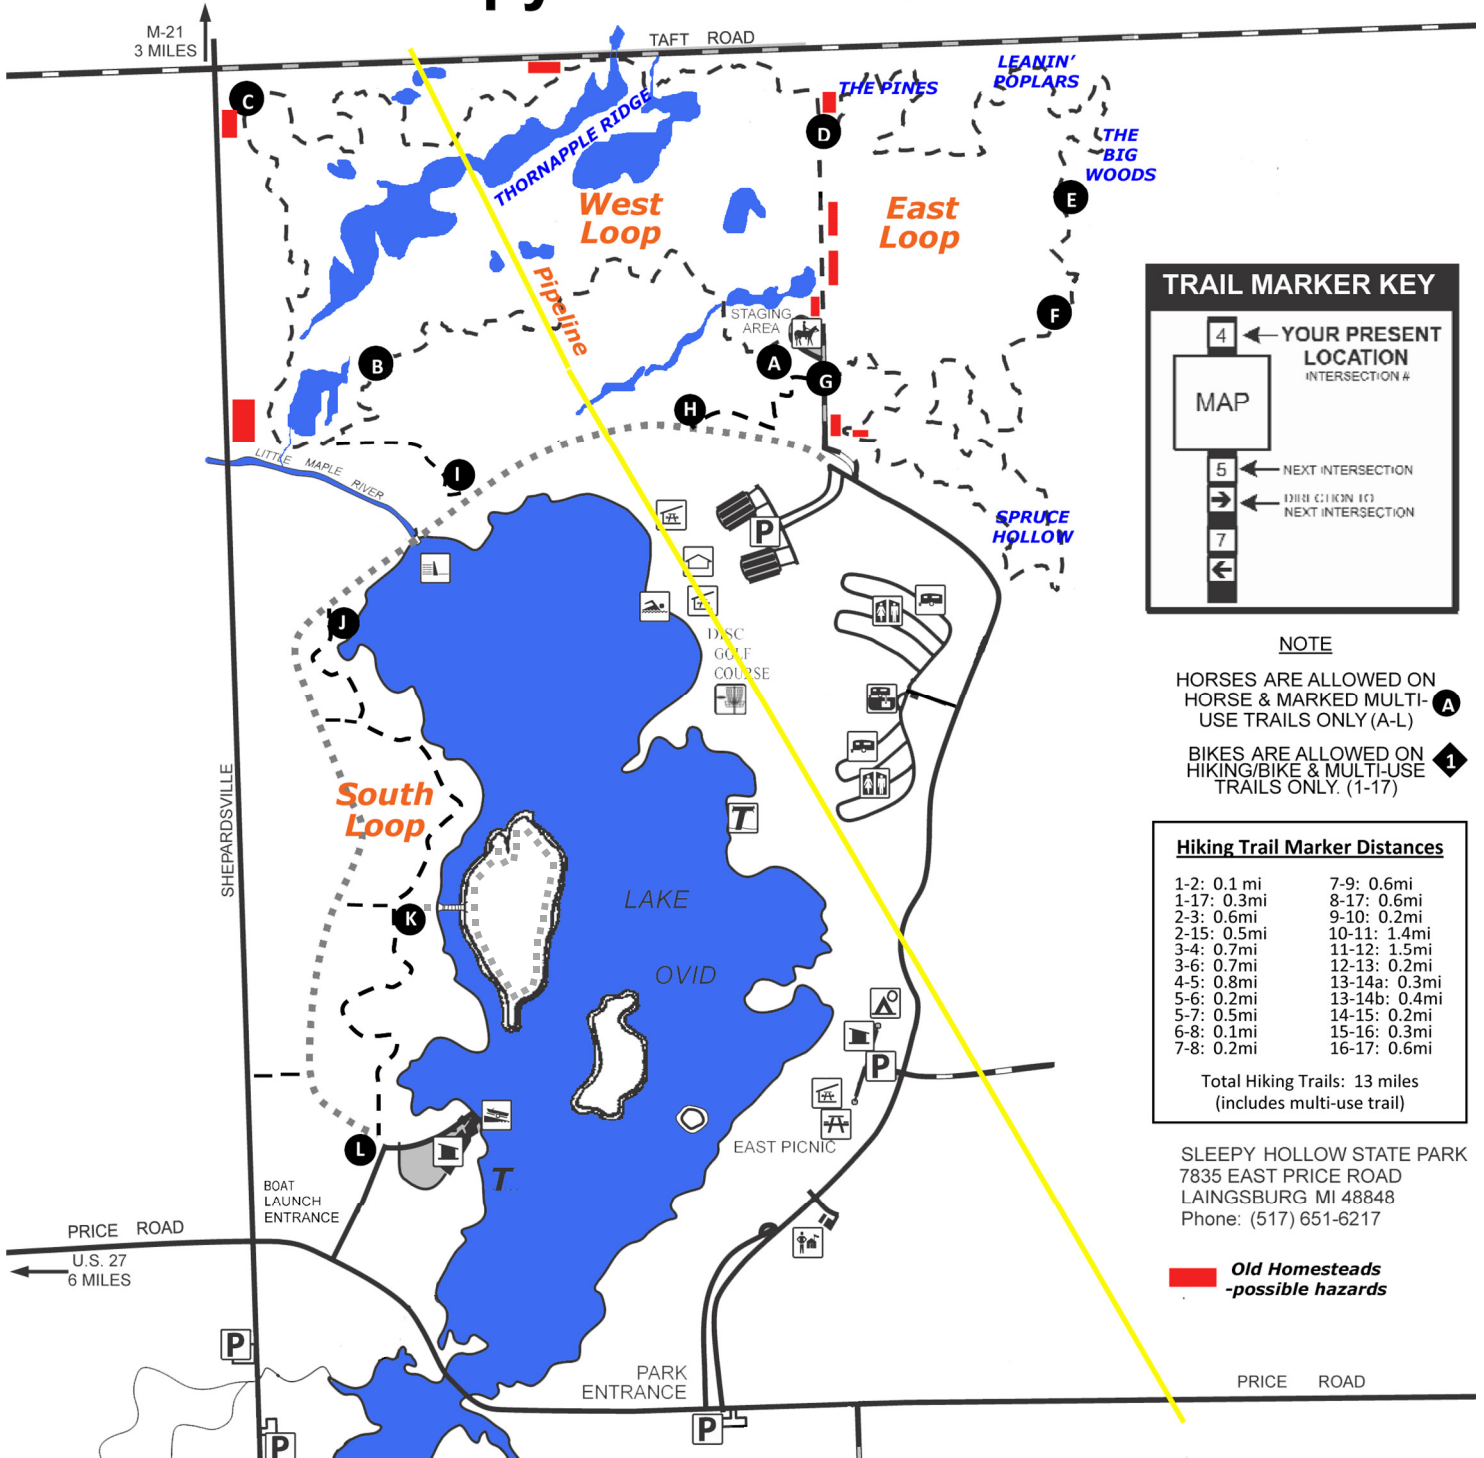

Sleepy Hollow State Park

NOTE: Mounting blocks can be found at most letter (A-L) posts and at trail intersections.