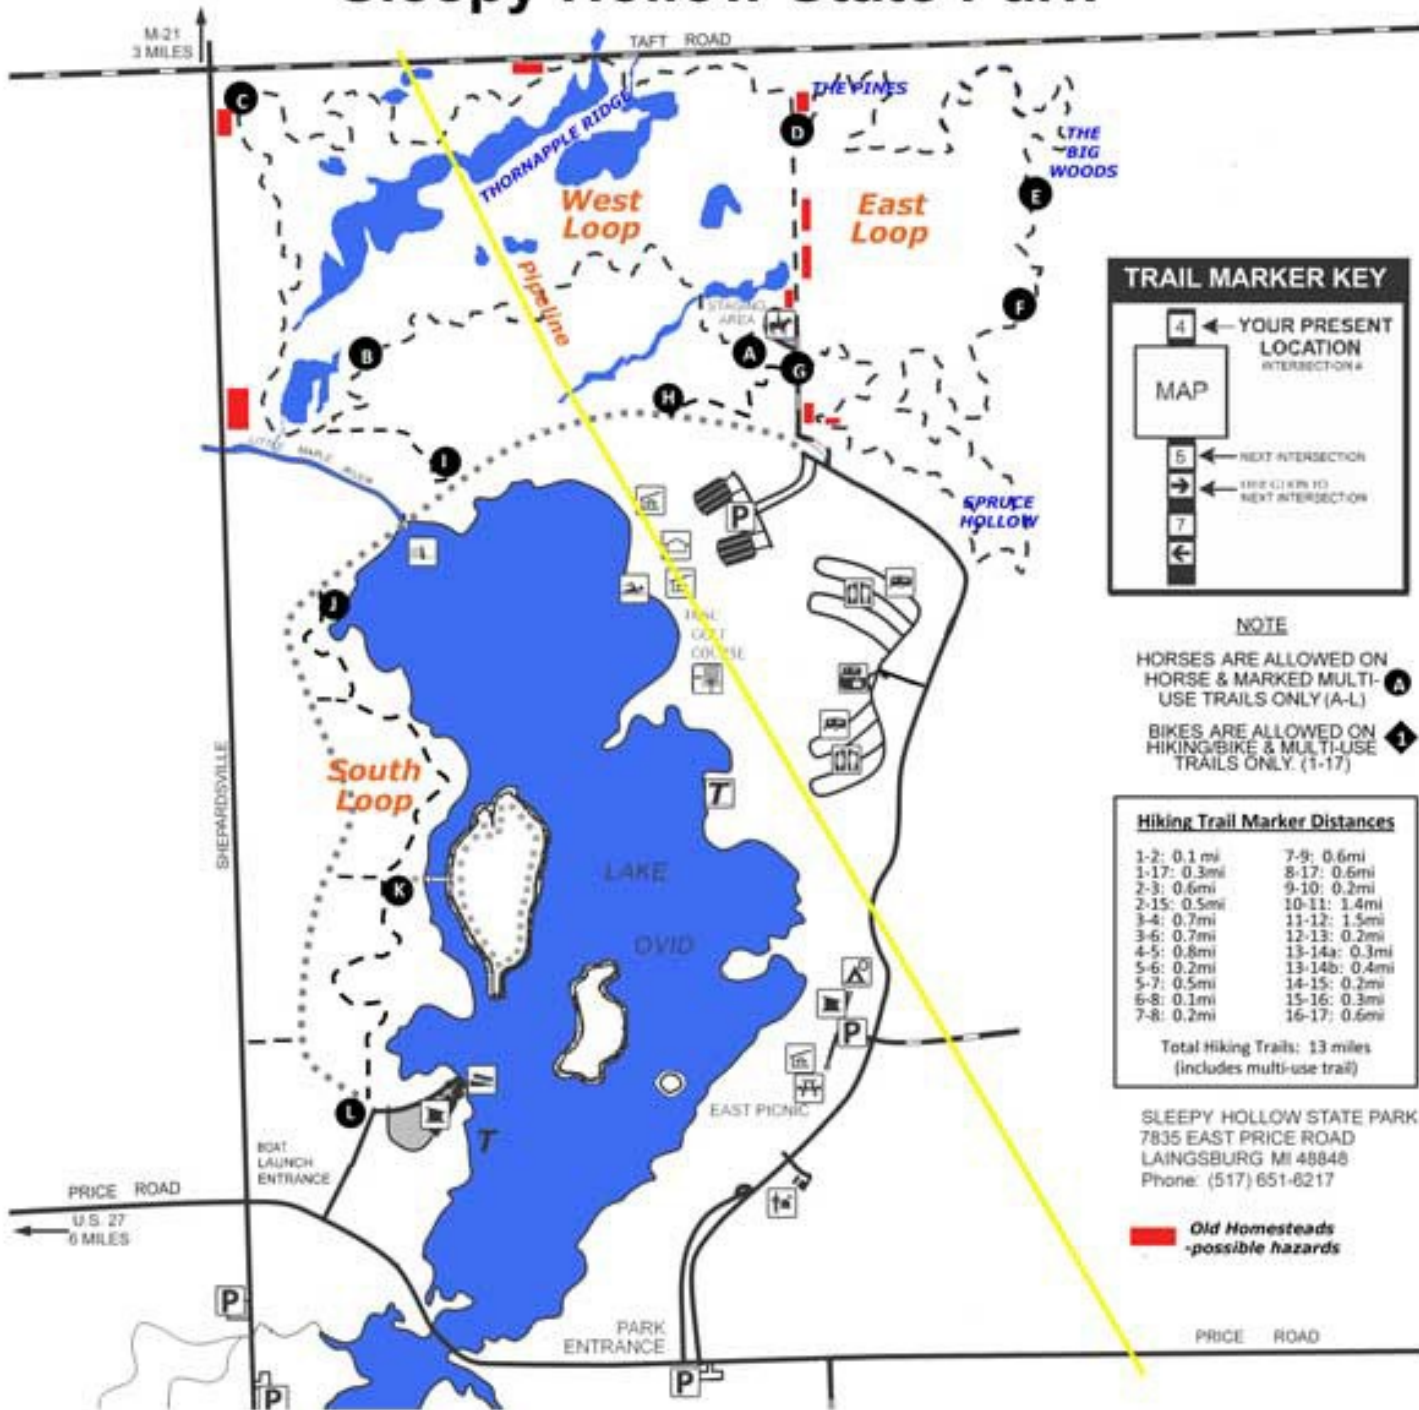

Sleepy Hollow State Park

NOTE: Mounting blocks can be found at most letter (A-L) posts and at trail intersections.